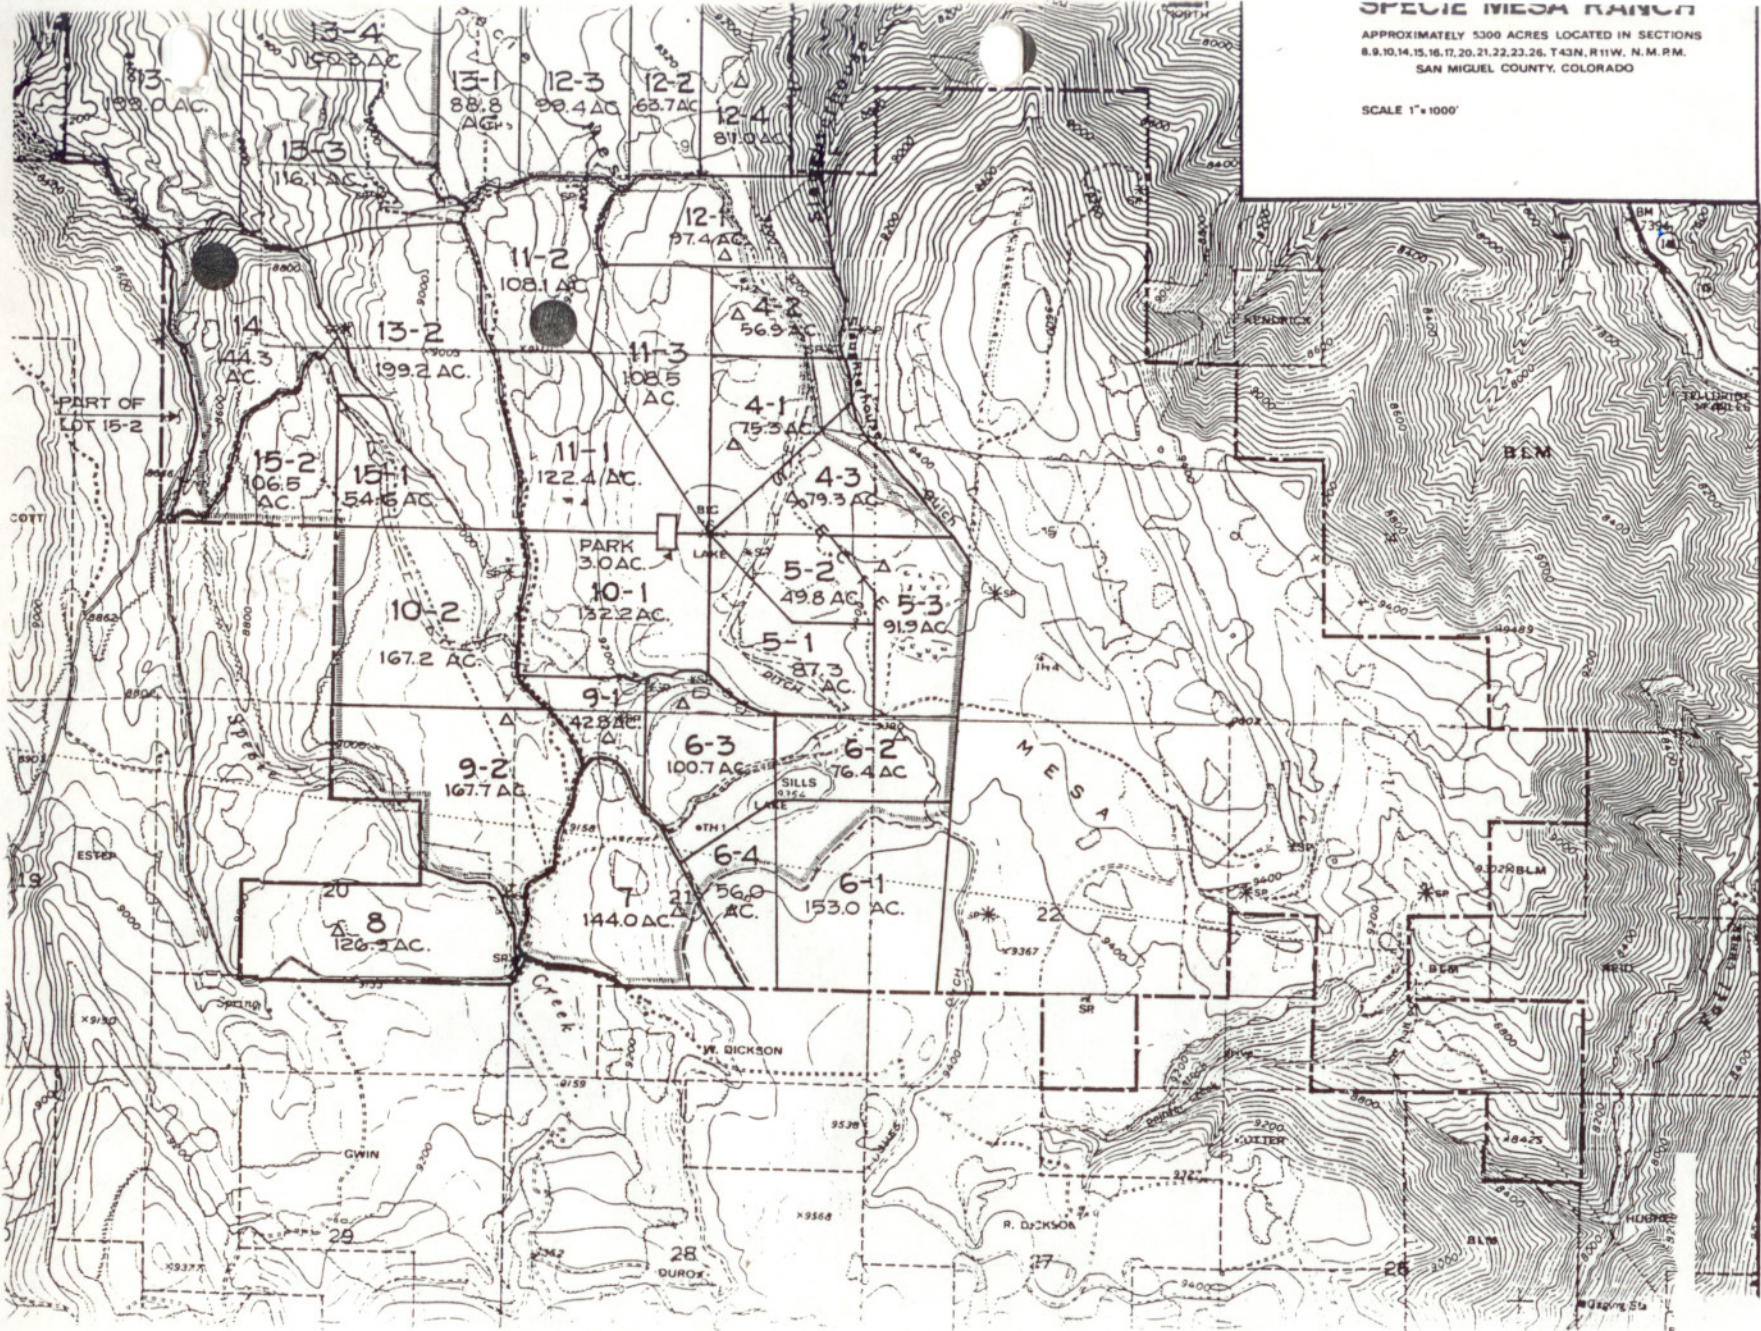

SPECIE WESA RANCHO

APPROXIMATELY 5300 ACRES LOCATED IN SECTIONS
8,9,10,14,15,16,17,20,21,22,23,26, T43N, R11W, N.M.P.M.
SAN MIGUEL COUNTY, COLORADO

SCALE 1"=1000'

LEGEND:
ROAD EDGEMENT
ROAD AND HORSE TRAIL
HORSE TRAIL EDGEMENT
DITCH EDGEMENT